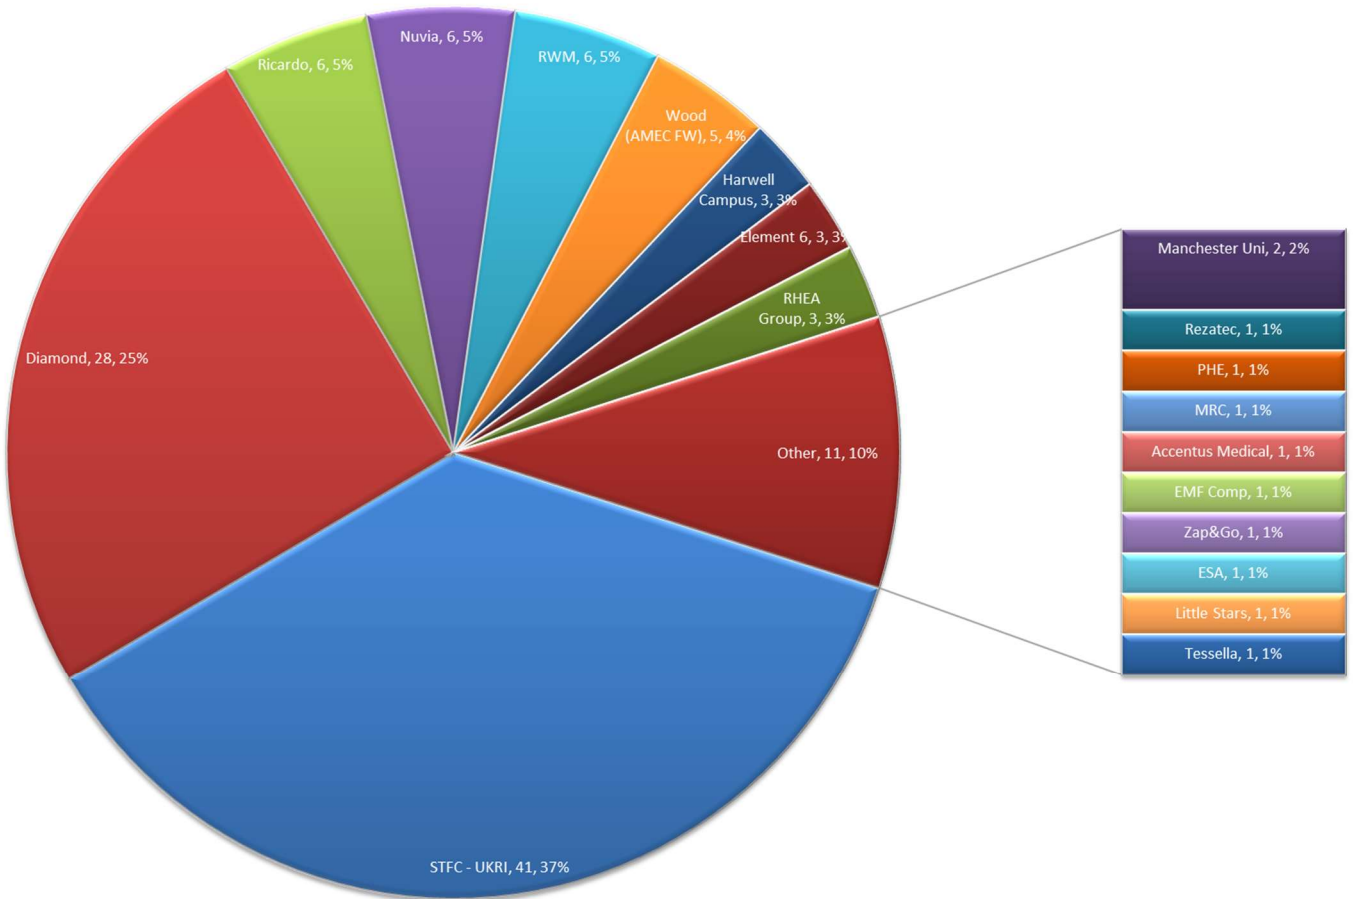

Harwell Campus Cycle to Work Day, April 2018 - Participation by Organisation

Harwell Campus Cycle to Work Day, April 2018 - Participation by Origin

Harwell Campus Cycle to Work Day, April 2018 - Group Participation

Harwell Campus Cycle to Work Day, April 2018 - Cycle Experience