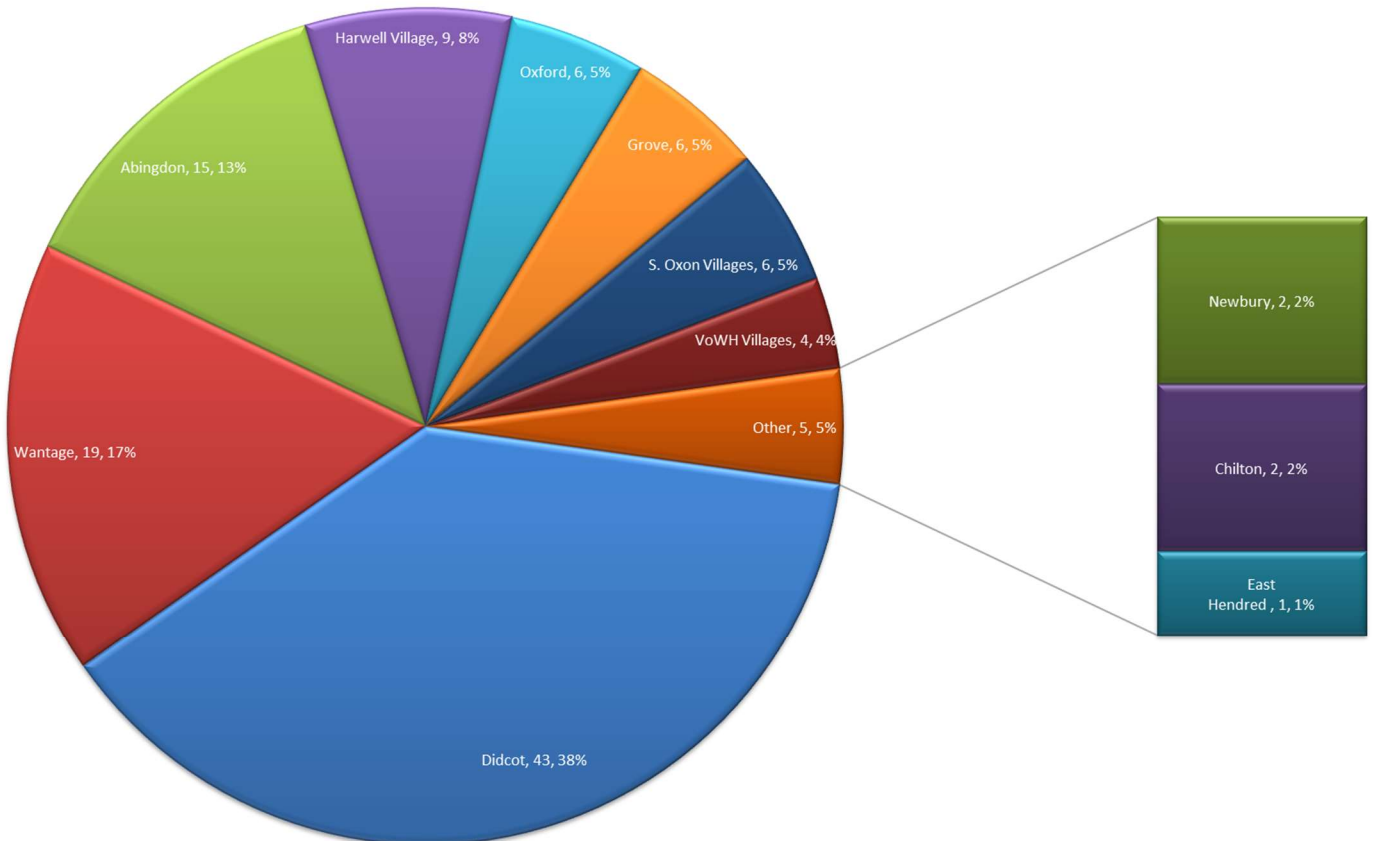

Harwell Campus Cycle to Work Day, April 2018 - Participation by Organisation

Harwell Campus Cycle to Work Day, April 2018 - Participation by Origin

Harwell Campus Cycle to Work Day, April 2018 - Group Participation

Harwell Campus Cycle to Work Day, April 2018 - Cycle Experience